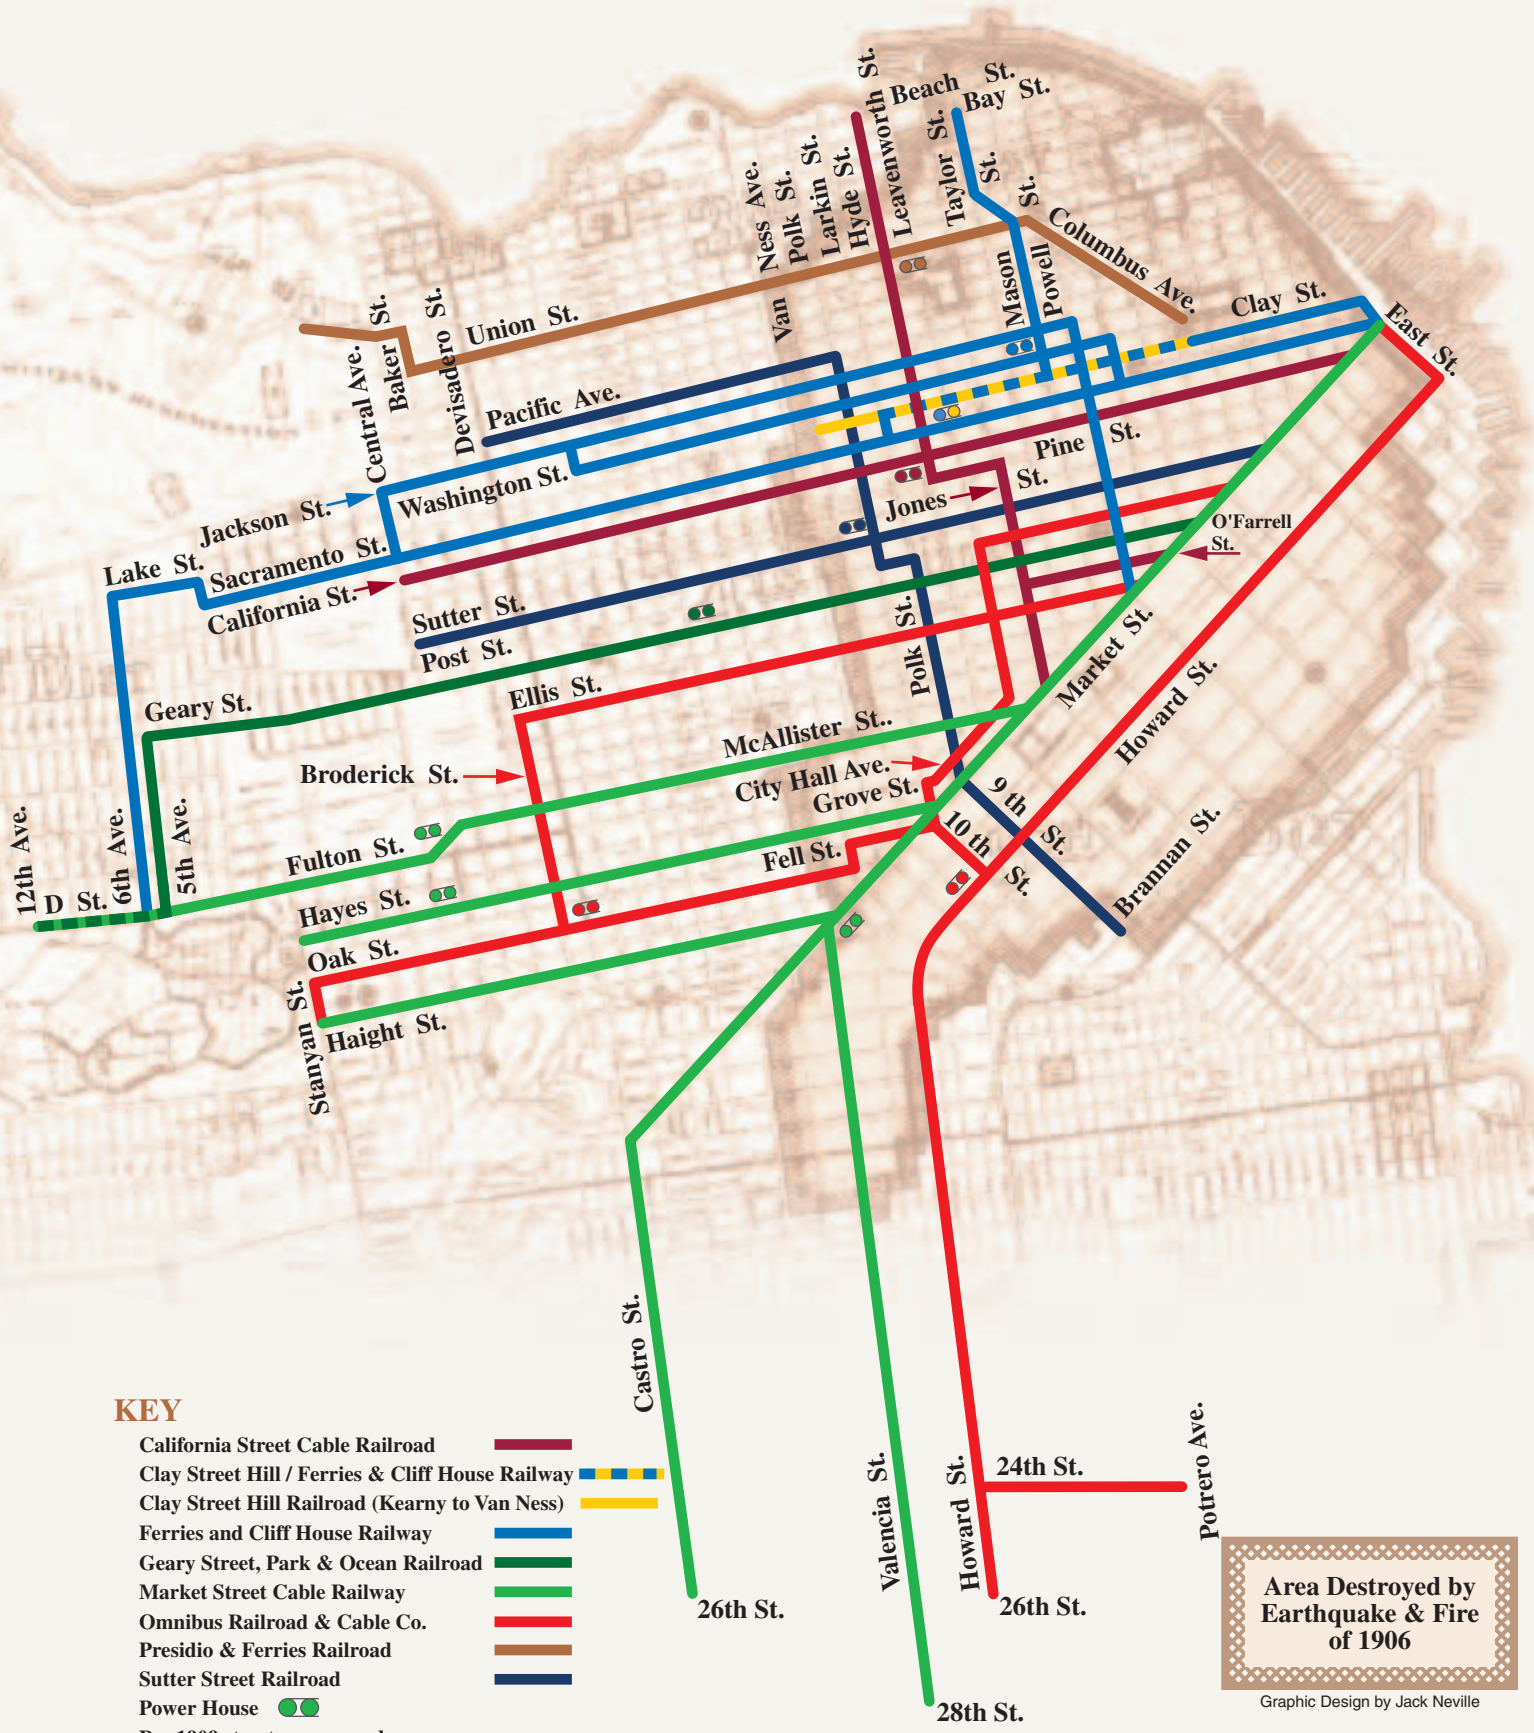

Map of San Francisco Cable Car lines at the Fullest Extent of Operation (1890s)

KEY

- California Street Cable Railroad
- Clay Street Hill / Ferries & Cliff House Railway
- Clay Street Hill Railroad (Kearny to Van Ness)
- Ferries and Cliff House Railway
- Geary Street, Park & Ocean Railroad
- Market Street Cable Railway
- Omnibus Railroad & Cable Co.
- Presidio & Ferries Railroad
- Sutter Street Railroad
- Power House
- Pre 1909 street names used.

Area Destroyed by
Earthquake & Fire
of 1906